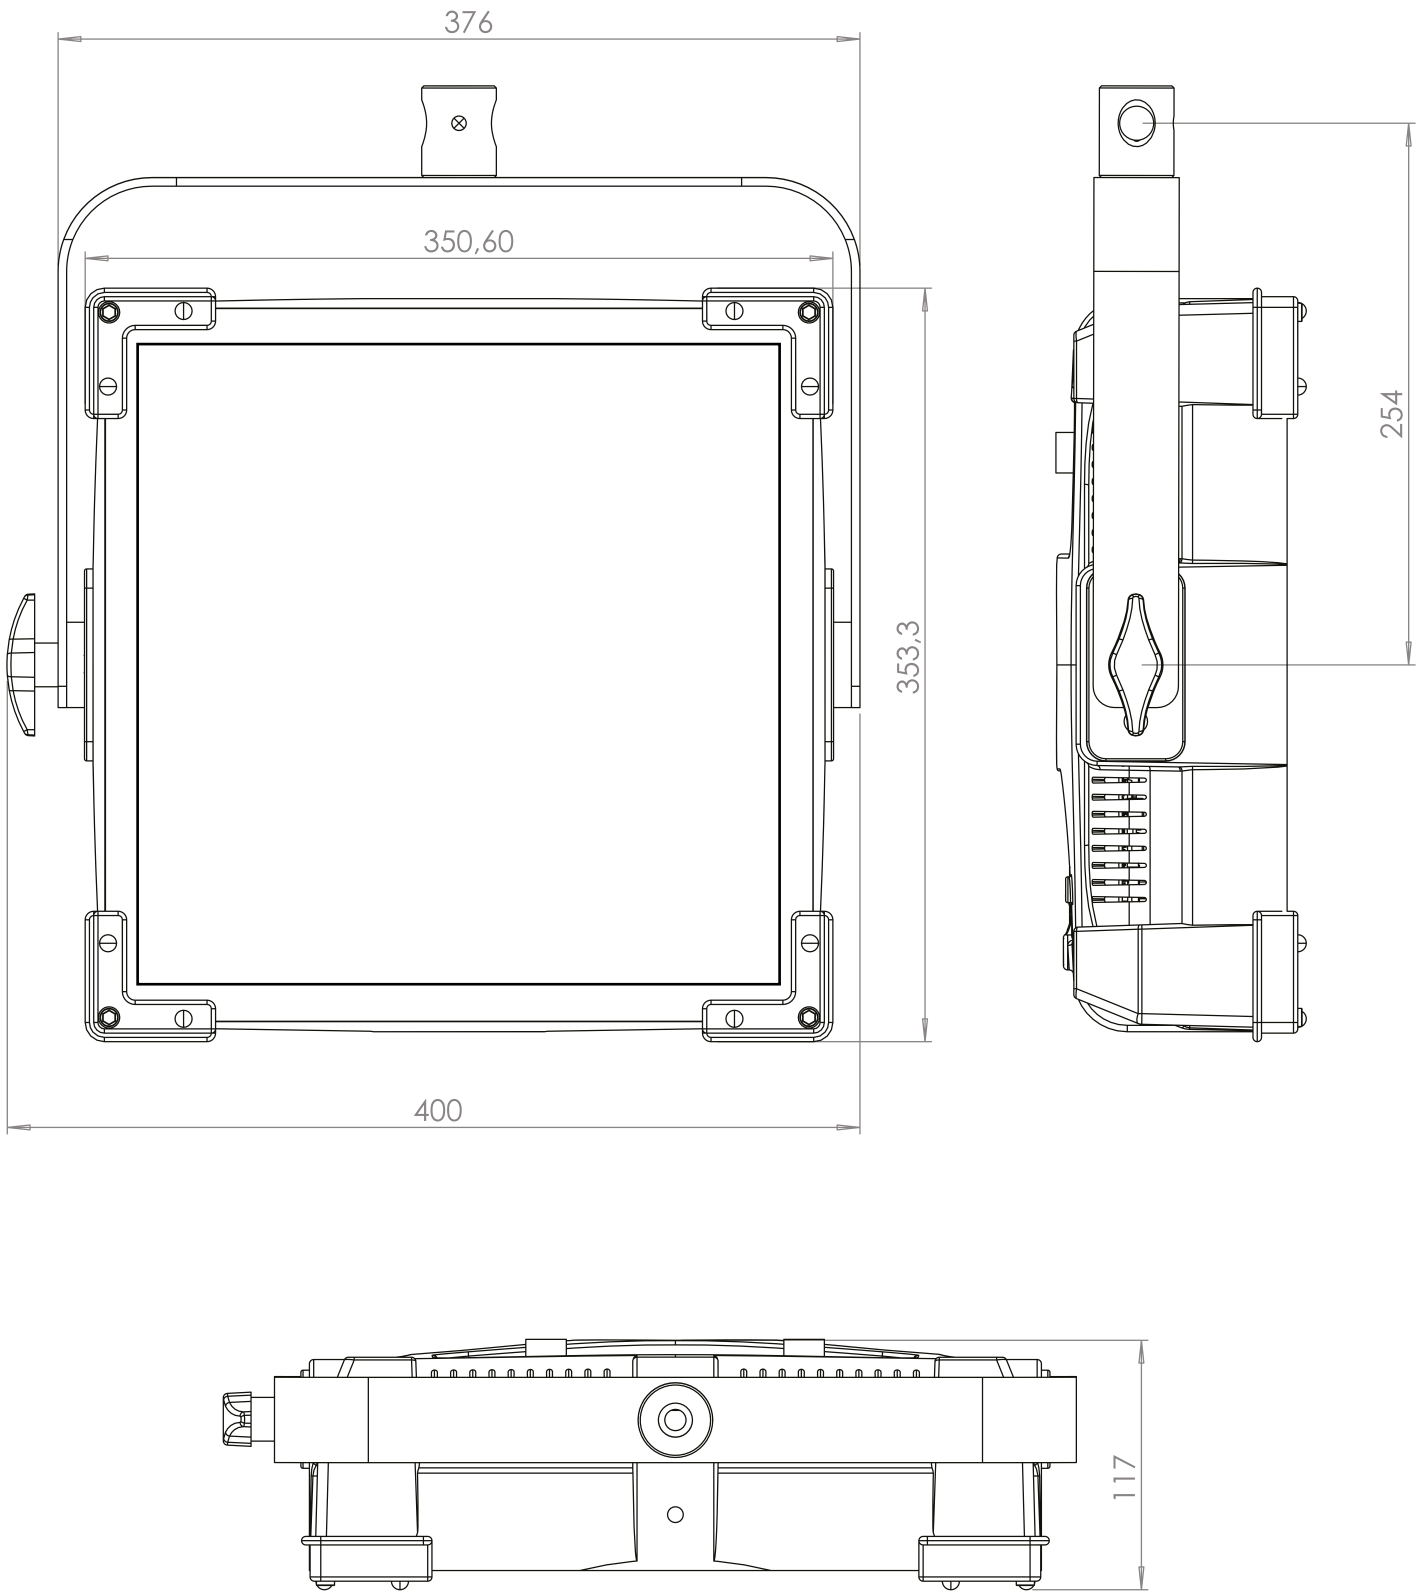

Lupo
Made in Italy

Cod 810PRO

UltrapanelPRO Dual Color 30 Soft

Technical Data

Dimensions (cm)	350 x 353 x 117 mm
Dimensions (in)	13.7 x 13.8 x 4.6 in
Weight (kg)	4,9 Kg
Weight (lb)	10.8 lb
CRI (Colour Rendering Index)	95
TLCI (Television Lighting Consistency Index)	96
Estimated LED lifetime (L80)	50,000 hours
Dimmer 0 - 100	included
Dimming curves mode	Linear, Exponential, Logarithmic
DMX module	included
DMX (bit)	8 bit / 16 bit
Connection for 14.8 V battery with standard XLR 4 pin connector (pin 1: negative / pin 4: positive)	included
Standard XLR 5 pin connectors to DMX console	included
Watt consumption	220 W
Watt output (equivalent to tungsten)	4000 W
Firmware upgrades	through USB port
Colour temperature	2800 K - 6500 K
Voltage AC	90 V - 240 V
Voltage DC	14.8 V
Light beam	120°
Frequency (input)	50 / 60 Hz
Compliance	CE
Remote control	Bluetooth Long Range / DMX / RDM
Ambient temperature	Max: + 45°C / Min: - 10°C
Power factor	0.96

Photometric data	6500 K	5600 K	3200 K
Distance			
Lux at 1 m - 3.2 ft	8600	8350	7800
Lux at 2 m - 6.5 ft	2100	2050	2000
Lux at 3 m - 9.8 ft	1100	1000	940
Lux at 4 m - 13.1 ft	630	620	590
Lux at 5 m - 16.4 ft	410	400	380

Technical Drawing

Pole Operated Yoke